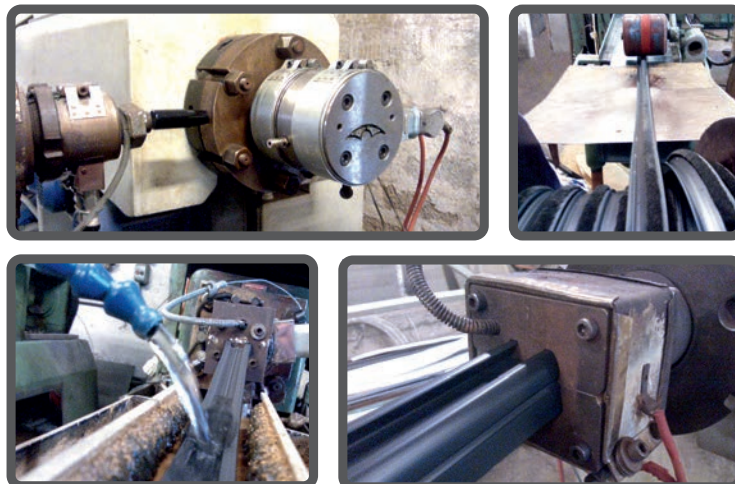

In 1993 transformed in S.A. and activated in the export's field with sales to Saudi Arabia, Egypt, Cyprus and the European Union.

The factory has production capability of 1.000 kilos per 8 hours and production ability up to 10 kilos per product meter.

There are about 2.000 dies for the profiles production that are purposed for boats, offices partition, plastic gaskets for aluminum windows, complex glass partition, plastic skirting boards for offices and hospitals, wall bumpers for hospitals, plastic profiles for the interior and exterior of motor coaches, expansion and water-tightness joints for bridges, concrete water tanks, athletic stadiums, docks and many other applications.

It is also possible to construct new dies for any type of profile.

Our over 50 years long experience, the high quality of the raw materials and the solution on every technical problem of application, in every field of our activity, placed us first in choice of the most technical companies and shipyards in Greece and increased our exports, especially in the last 15 years.

The company is member of the Industrial Chamber of Athens, the Hellenic marine industry Association and the Hellenic Subcontracting Association.

+ *extruding since 1962*